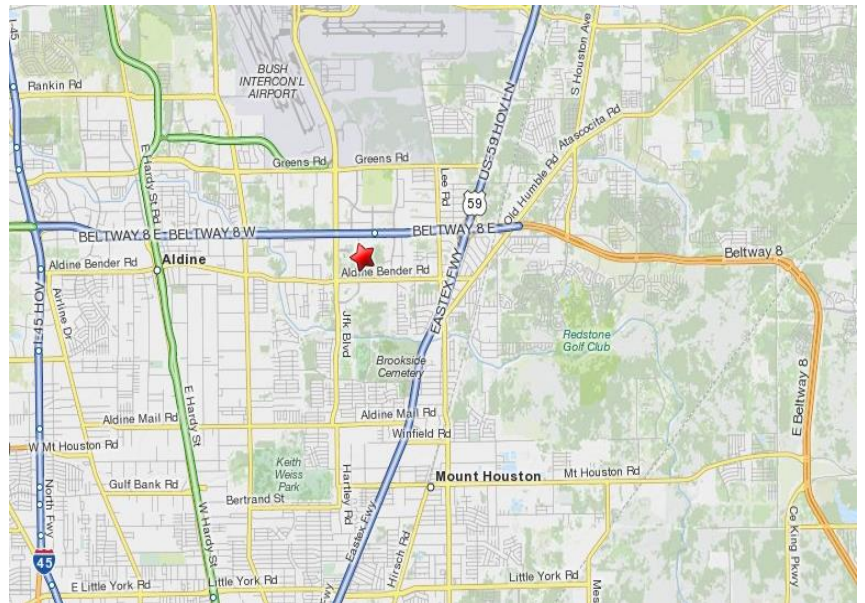

FOR LEASE

1,711 Total SF
\$17.50/SF Gross

**Brummett
& COMPANY**

14950 Heathrow Forest Parkway, Suite 100
Houston, TX 77032 Phone: 281-442-5404

THE MEADOWS AT INTERWOOD

14950 Heathrow Forest Pkwy, Suite 510. Houston, Texas 77032

AMENITIES

- Class A suburban office building featuring cantilevered office areas overlooking a dramatic four-story atrium lobby
- Near the intersection of Beltway 8, JFK Blvd, and US 59, just south of Bush Intercontinental Airport (IAH), and only a few miles away from the new ExxonMobil campus
- Located in the exclusive Interwood Corporate Park, a "Woodlands"-like densely forested 415-acre oasis including a 1-1/4 mile jogging trail
- Building features available to tenants:
 - Secured garage parking
 - Private night-time patrol guard
 - Conference room
 - Gym facility with state-of-the-art locker rooms
 - On-site deli restaurant