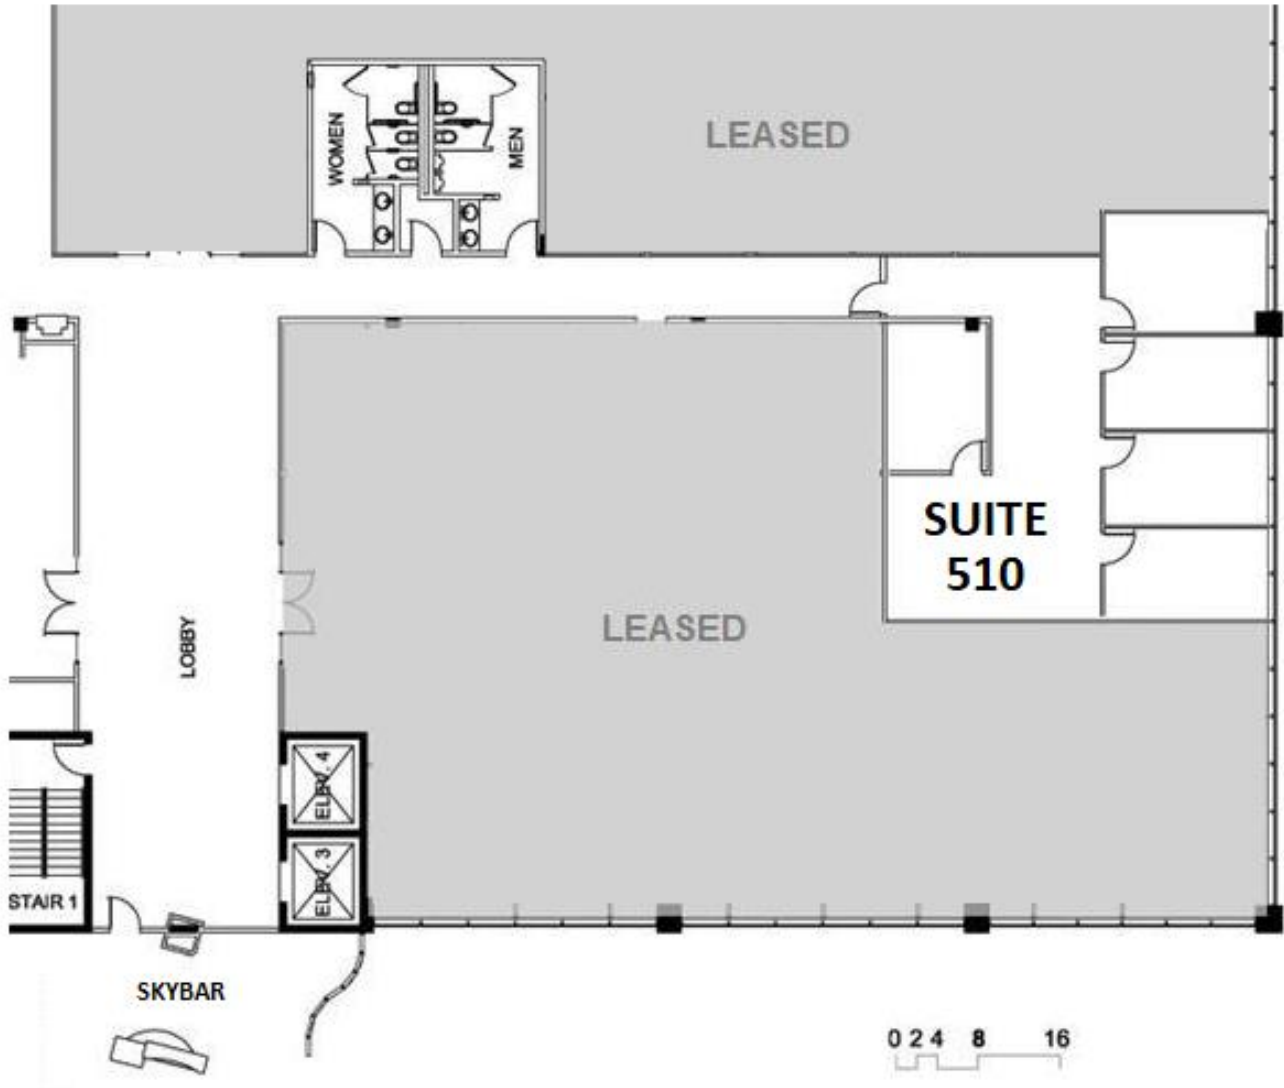

FOR LEASE

1,711 Total SF
\$17.50/SF Gross

14950 Heathrow Forest Parkway, Suite 100
Houston, TX 77032 Phone: 281-442-5404

THE MEADOWS AT INTERWOOD

14950 Heathrow Forest Pkwy, Suite 510. Houston, Texas 77032